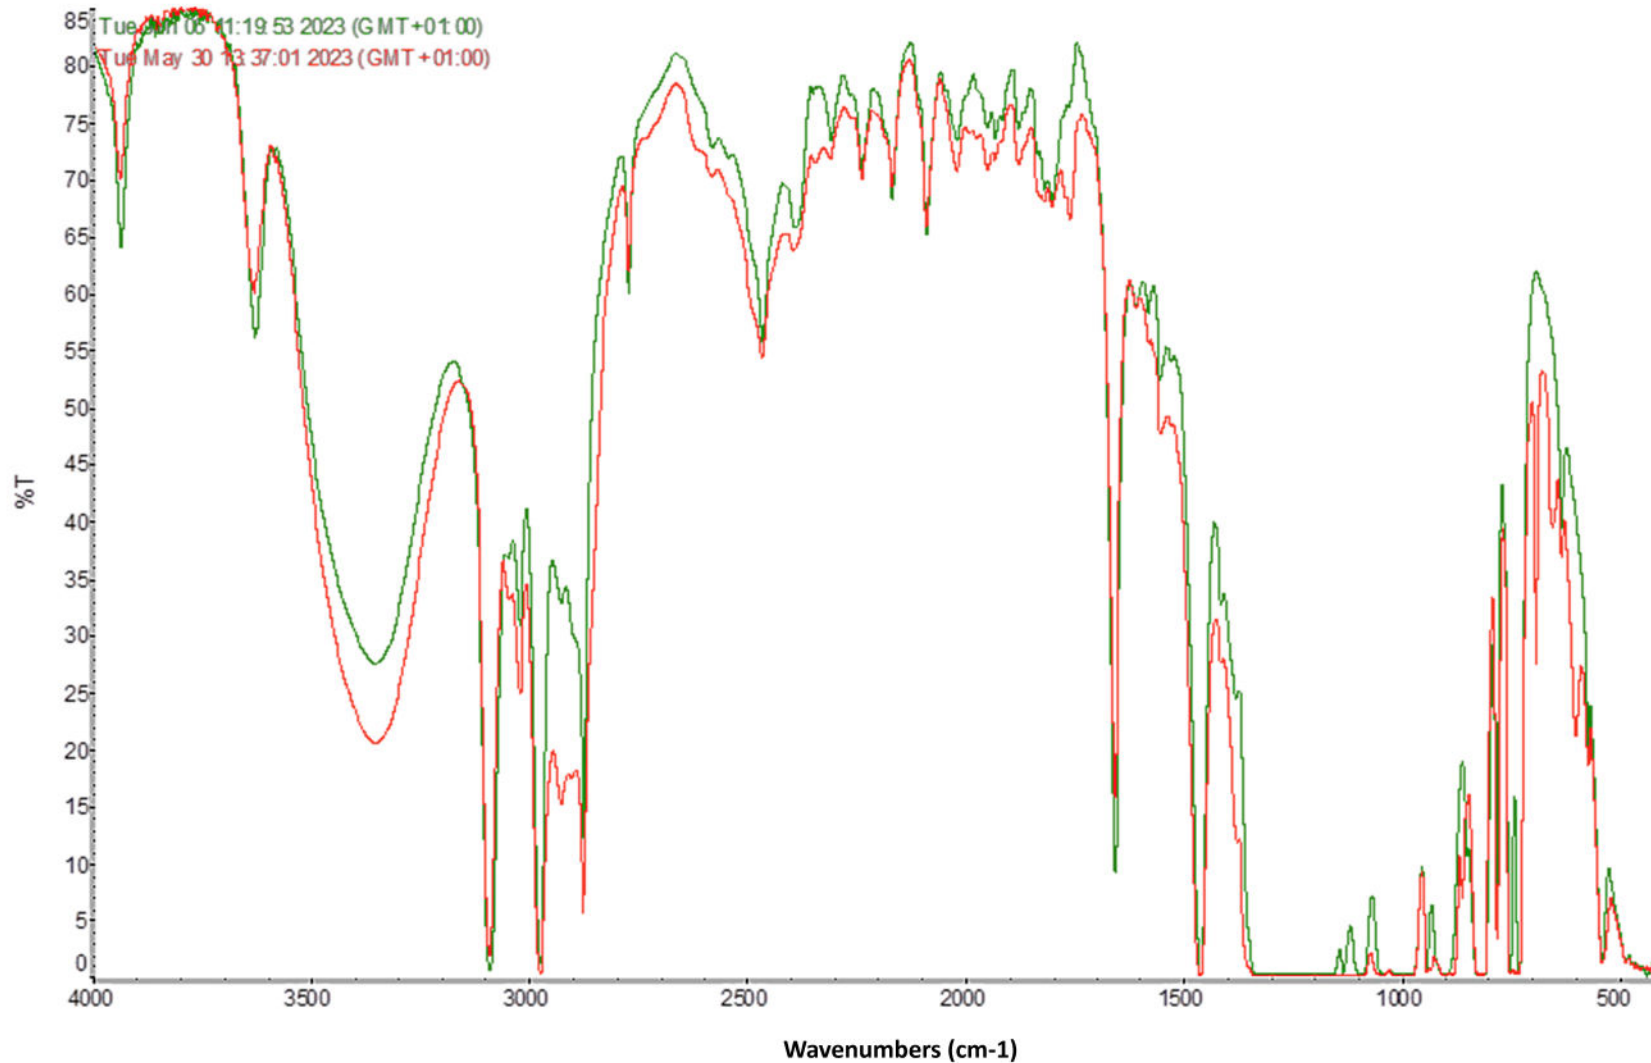

**ENVIRO Tech**  
**Europe, Limited**

**Novec™** 71DA  
Brand

versus

**ProSolv®**  
71 TDA

Red trace = 3M™ Novec™ 71DA

Green Trace = ProSolv® 71TDA