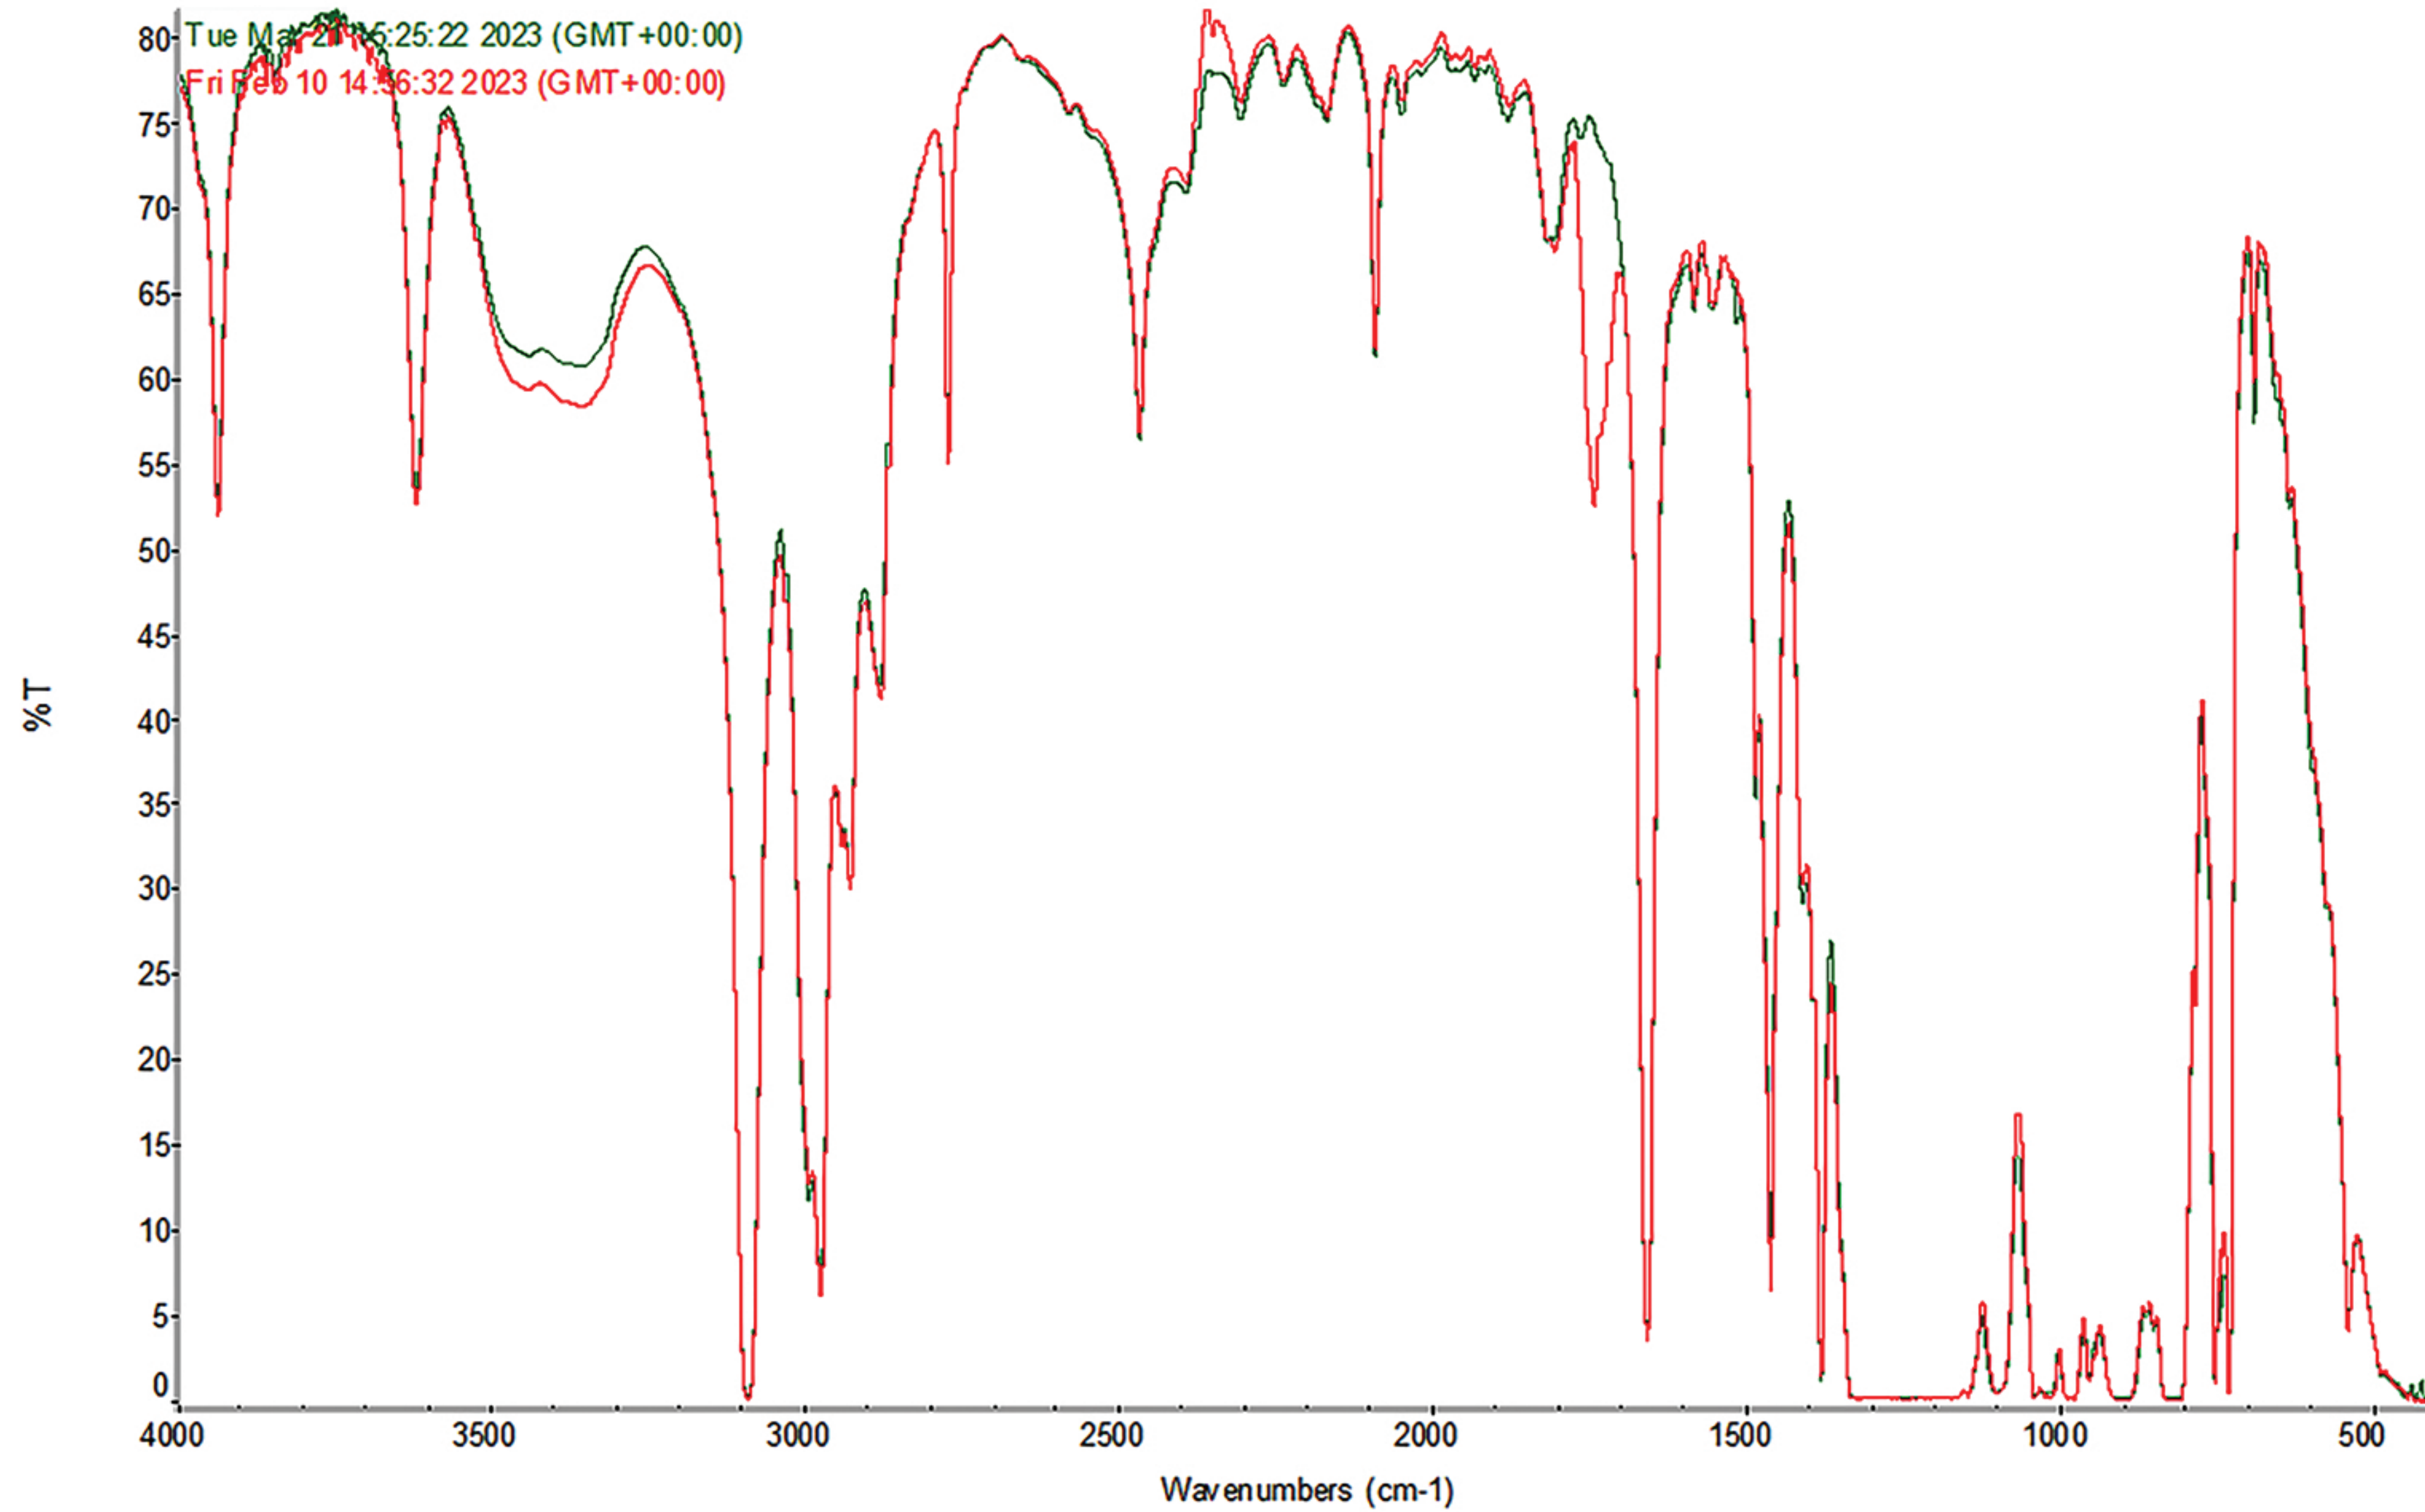

# ENVIRO Tech

Europe, Limited

Novec™ 72DA  
Brand

versus

ProSolv®  
72 TDA

Green trace = 3M™ Novec™ 72 DA

Red Trace = ProSolv® 72TDA